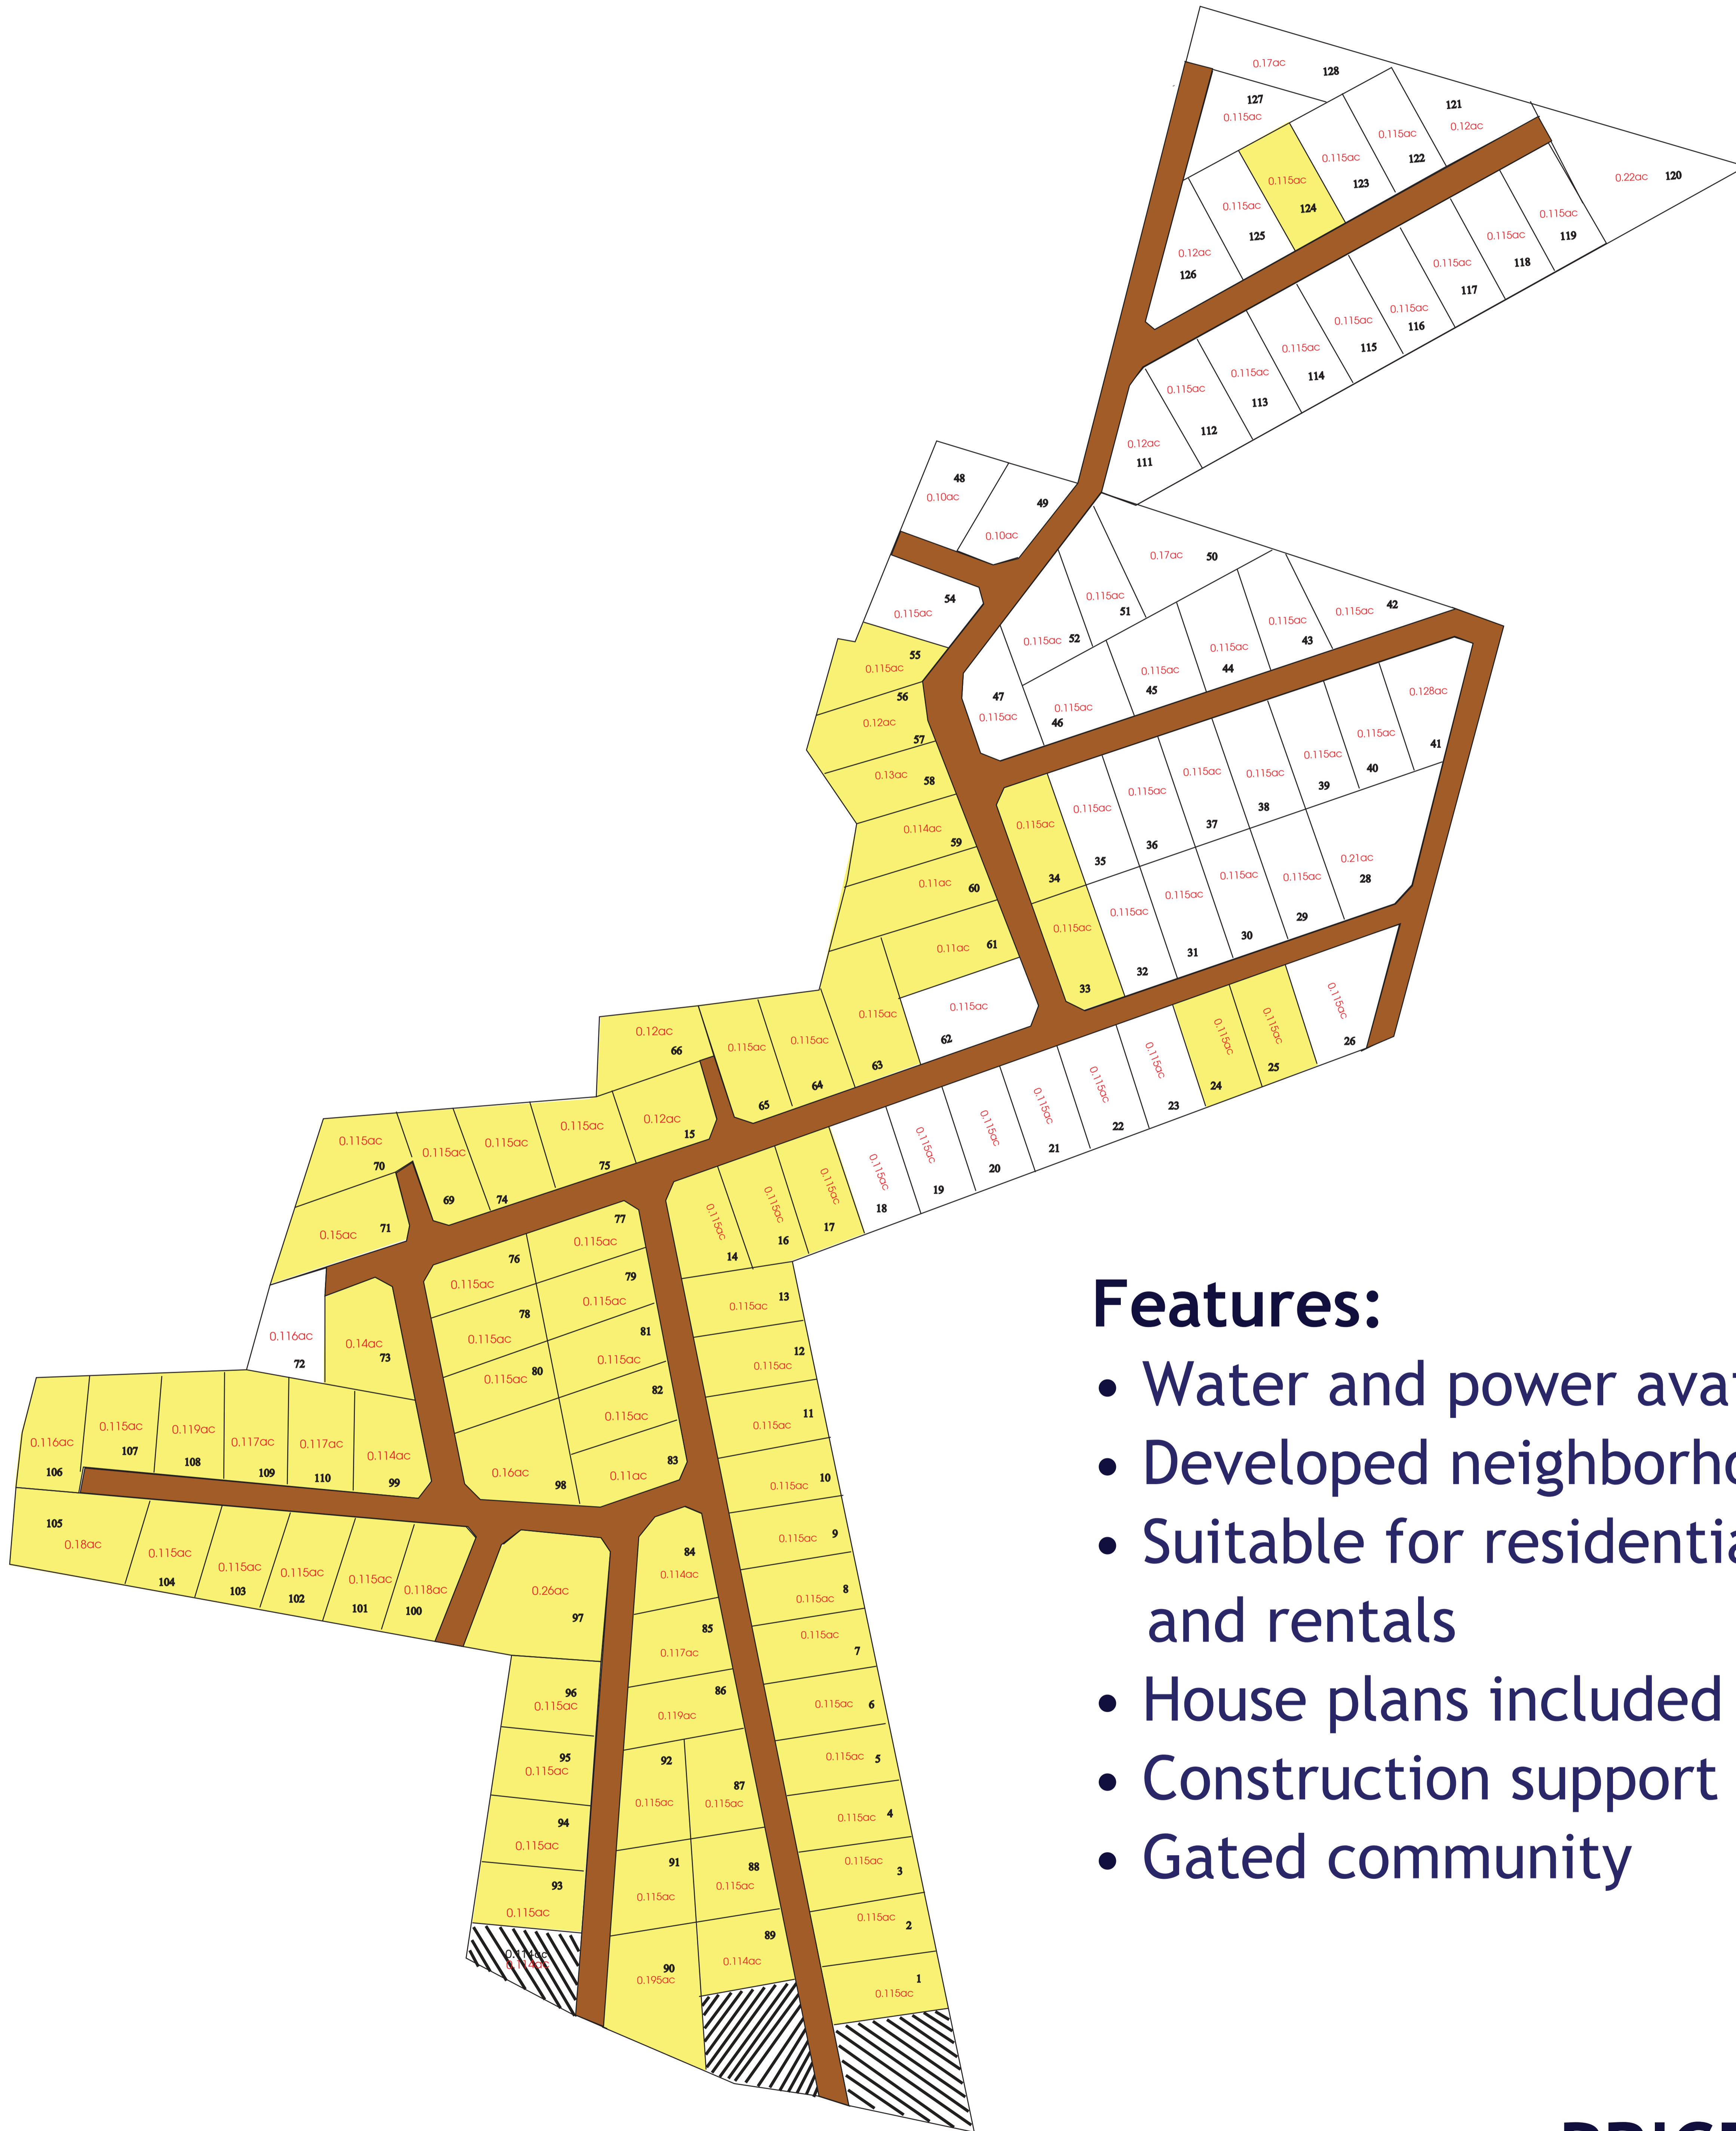

Mugavu Estate

Gayaza - Kiwenda

Features:

- Water and power available
- Developed neighborhood
- Suitable for residential homes, and rentals
- House plans included
- Construction support
- Gated community

PRICE

Plots taken

Commercial Plots

50 x 100 ft.

15 Million