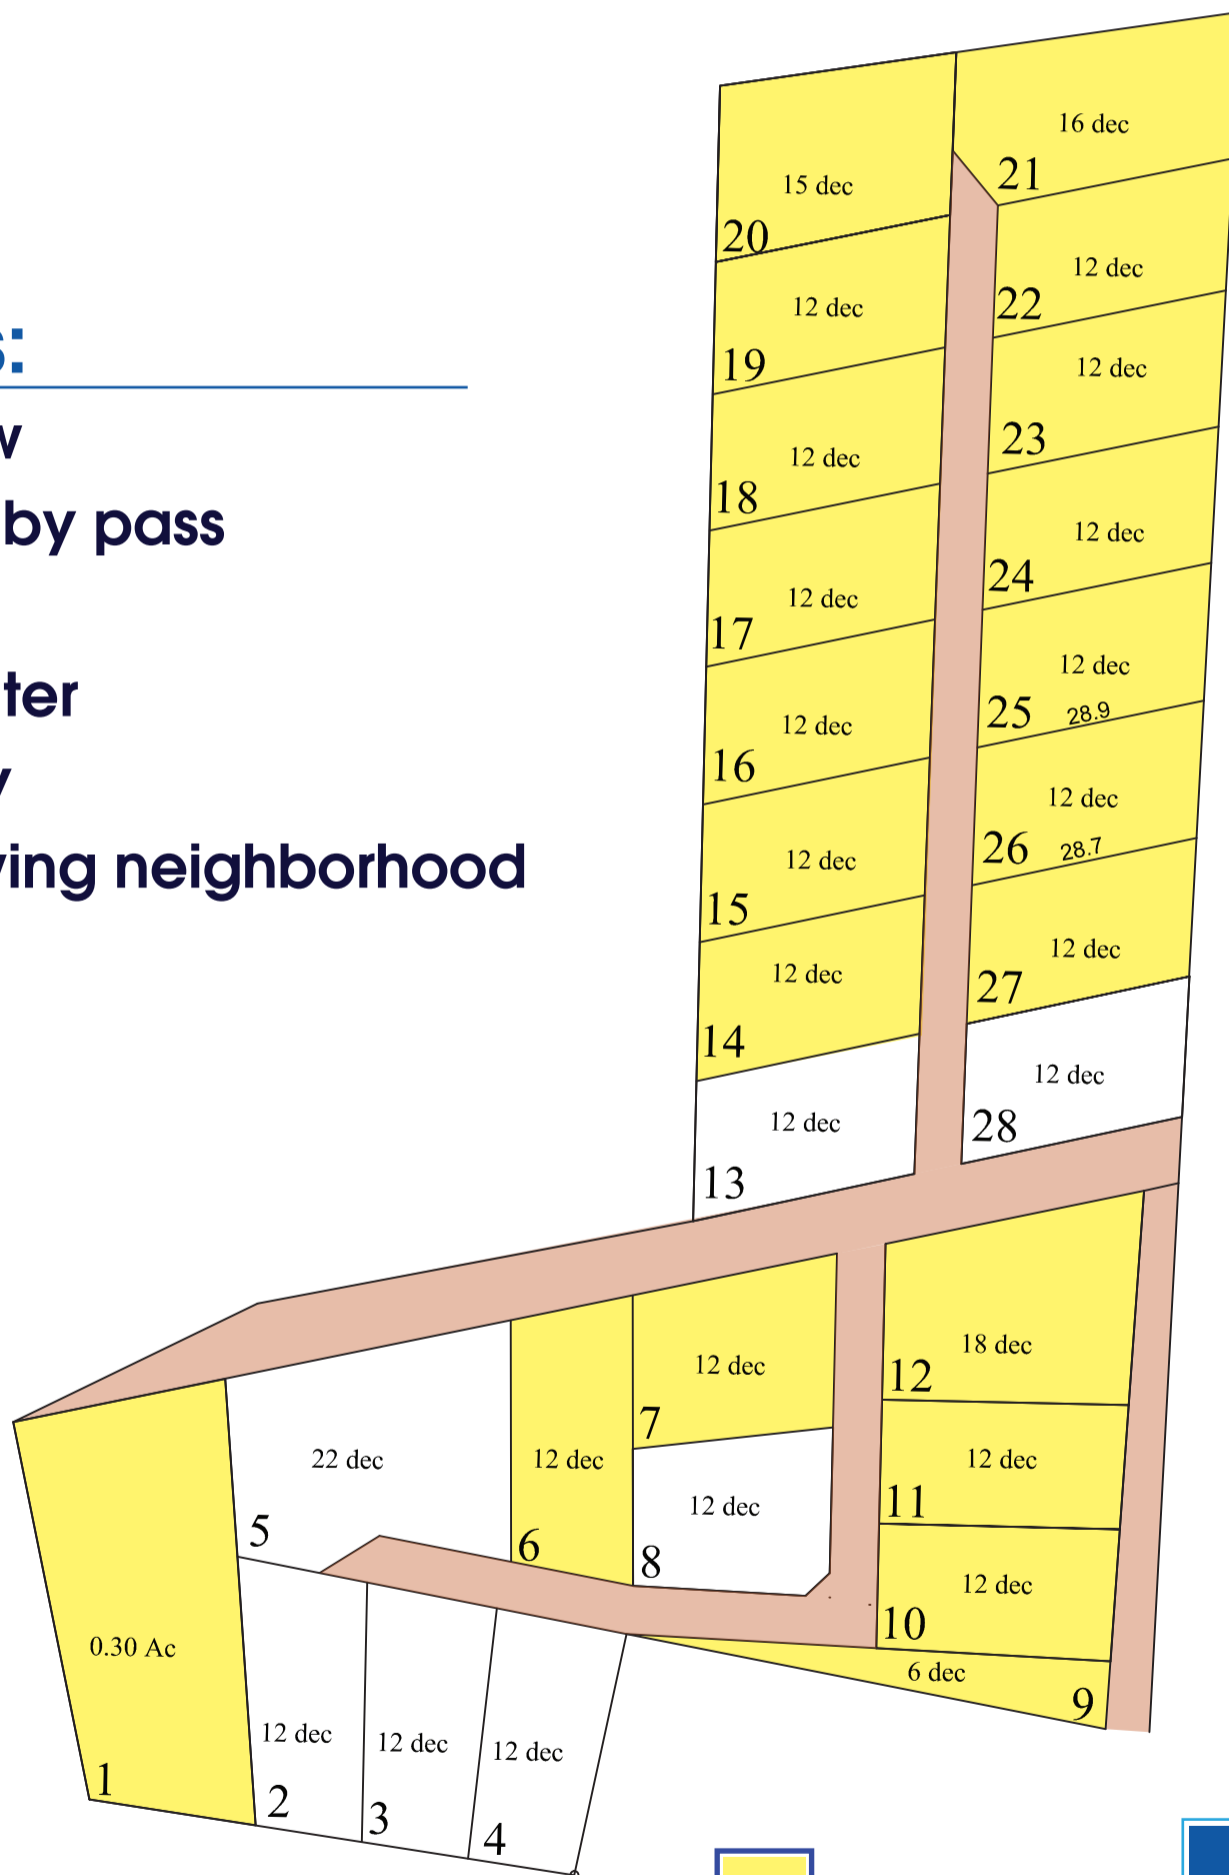

Amani Lake View Estate

Entebbe Road - Ziru (Off Kawuku - Nakawuka Rd.)

Features:

- Lake view
- Southern by pass access
- Piped water
- Electricity
- Fast growing neighborhood

Plots taken

Land Prices

50 x 100 ft

23.95 m