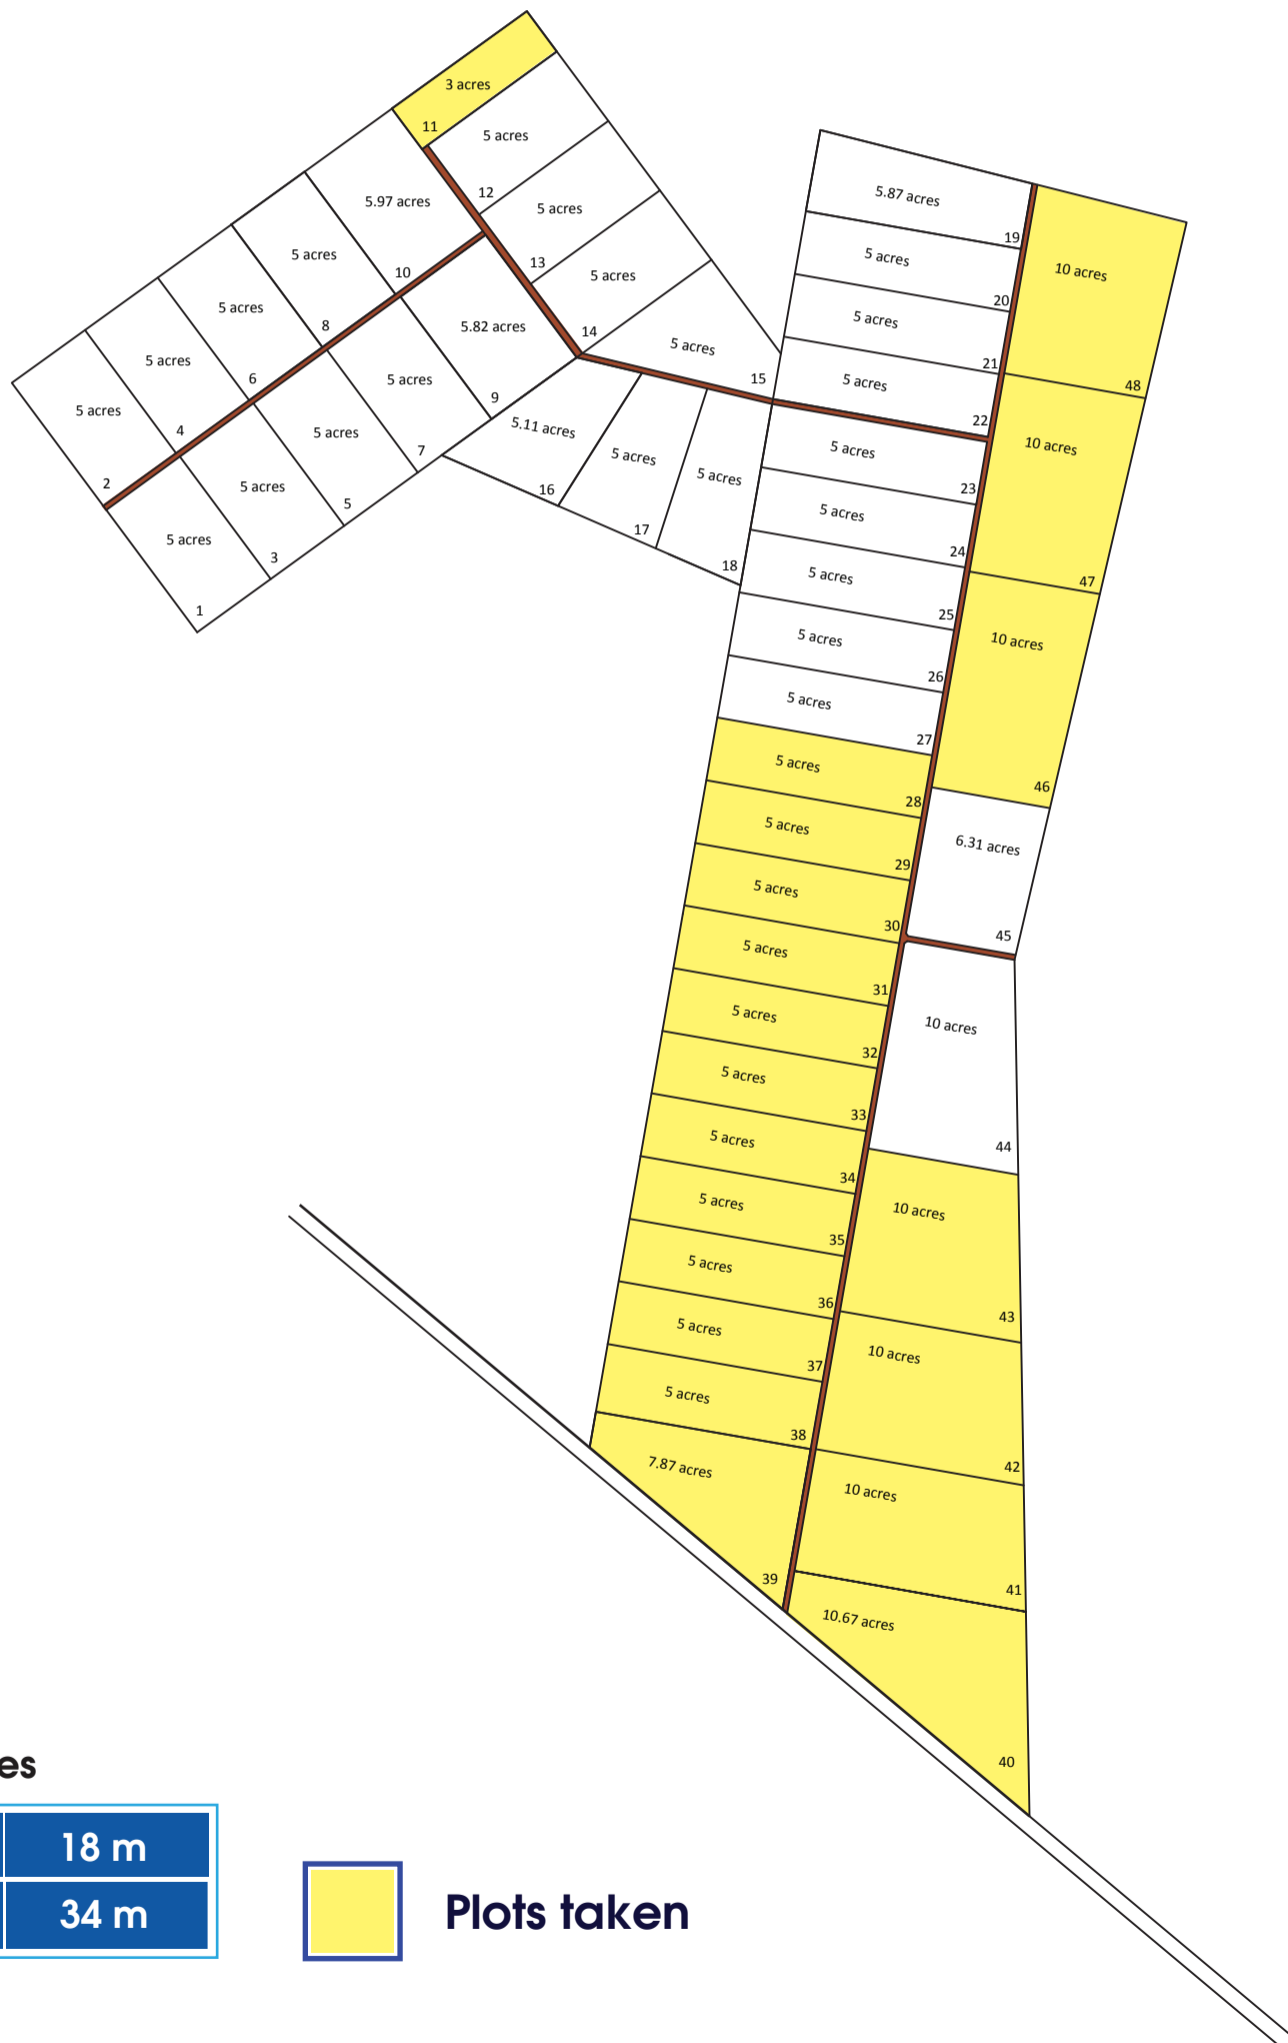

# Amaya Tree Estate

## Phase 3 - Site Layout Nakitoma - Nakasongola

**Land Prices**

5 acres	18 m
10 acres	34 m

**Plots taken**