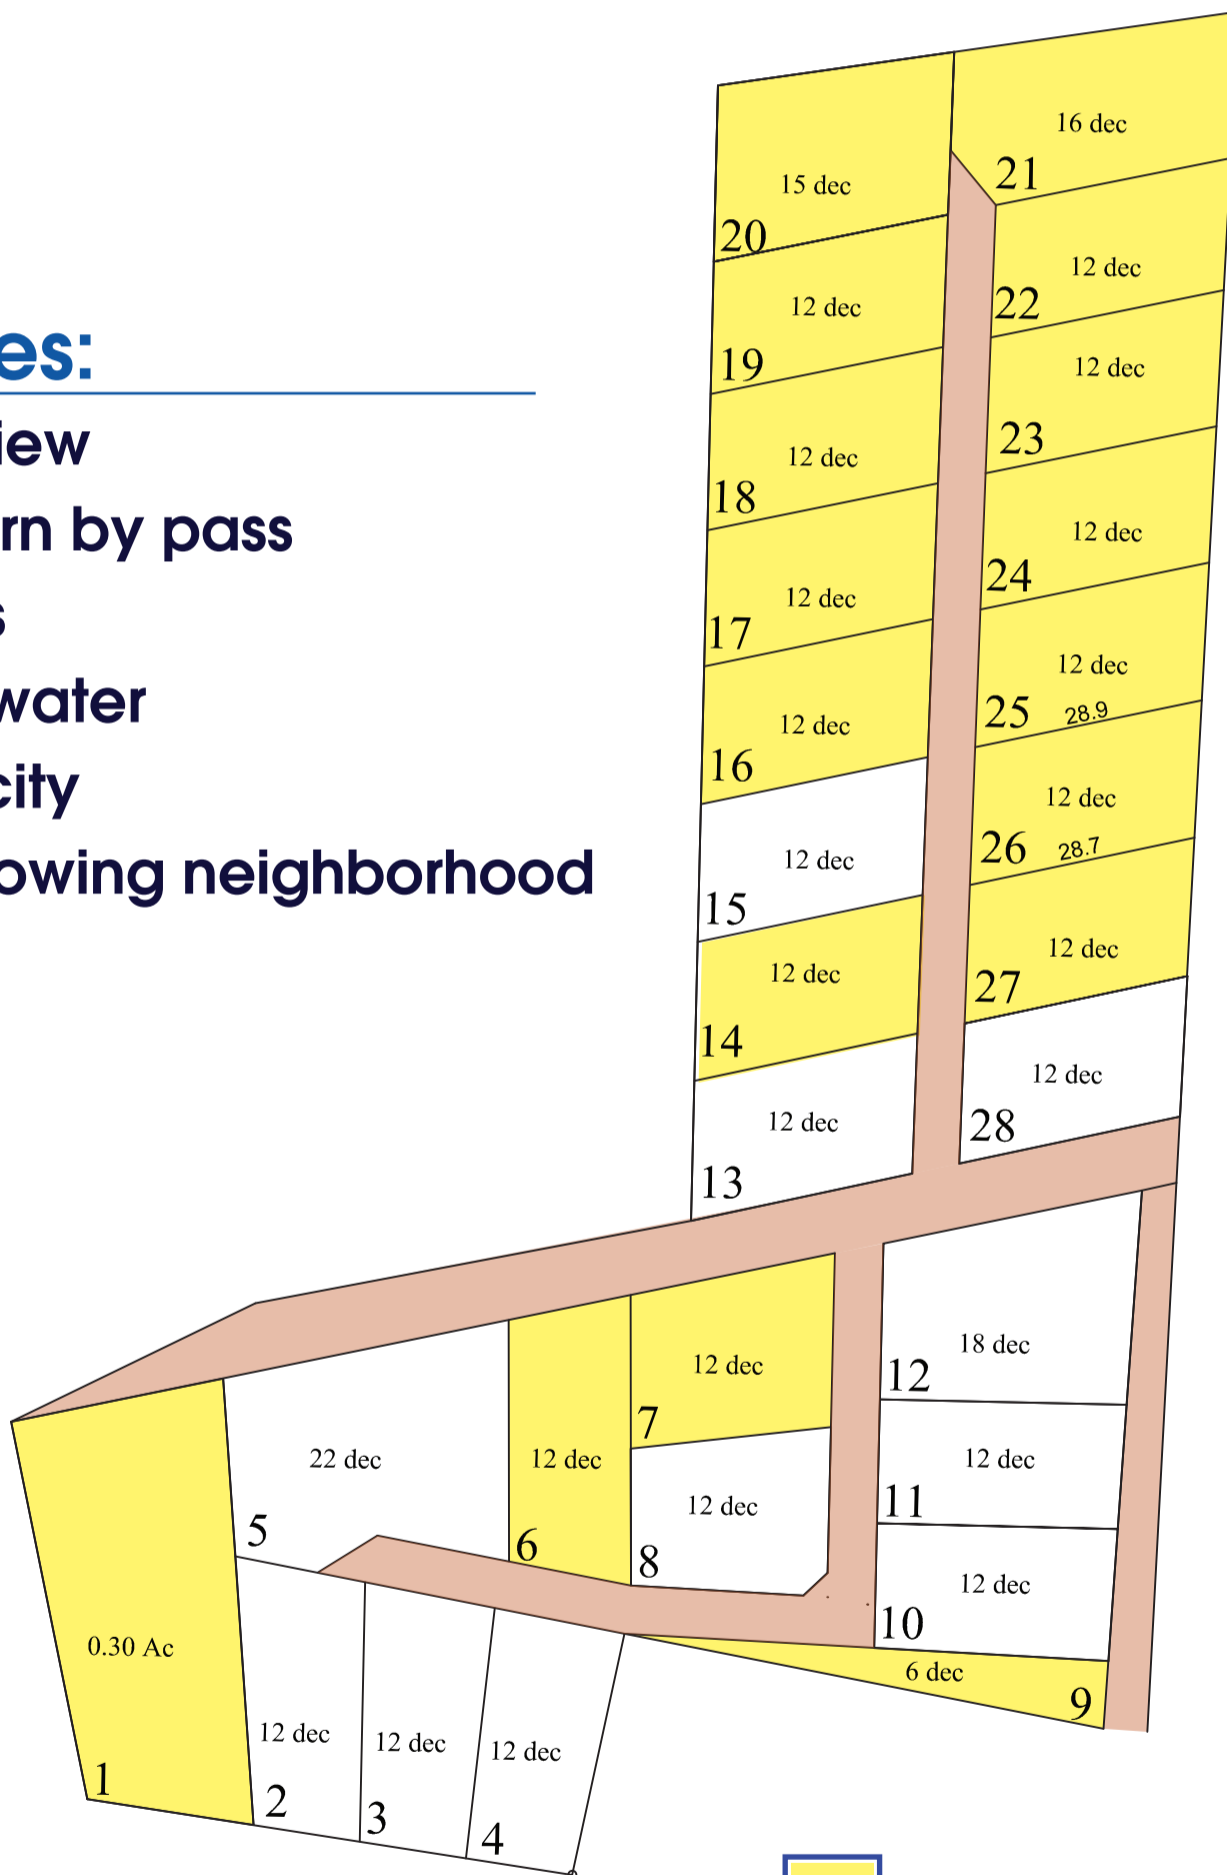

Amani Lake View Estate

Entebbe Road - Ziru (Off Kawuku - Nakawuka Rd.)

Features:

- Lake view
- Southern by pass access
- Piped water
- Electricity
- Fast growing neighborhood

Plots taken

Land Prices

50 x 100 ft

23.95 m