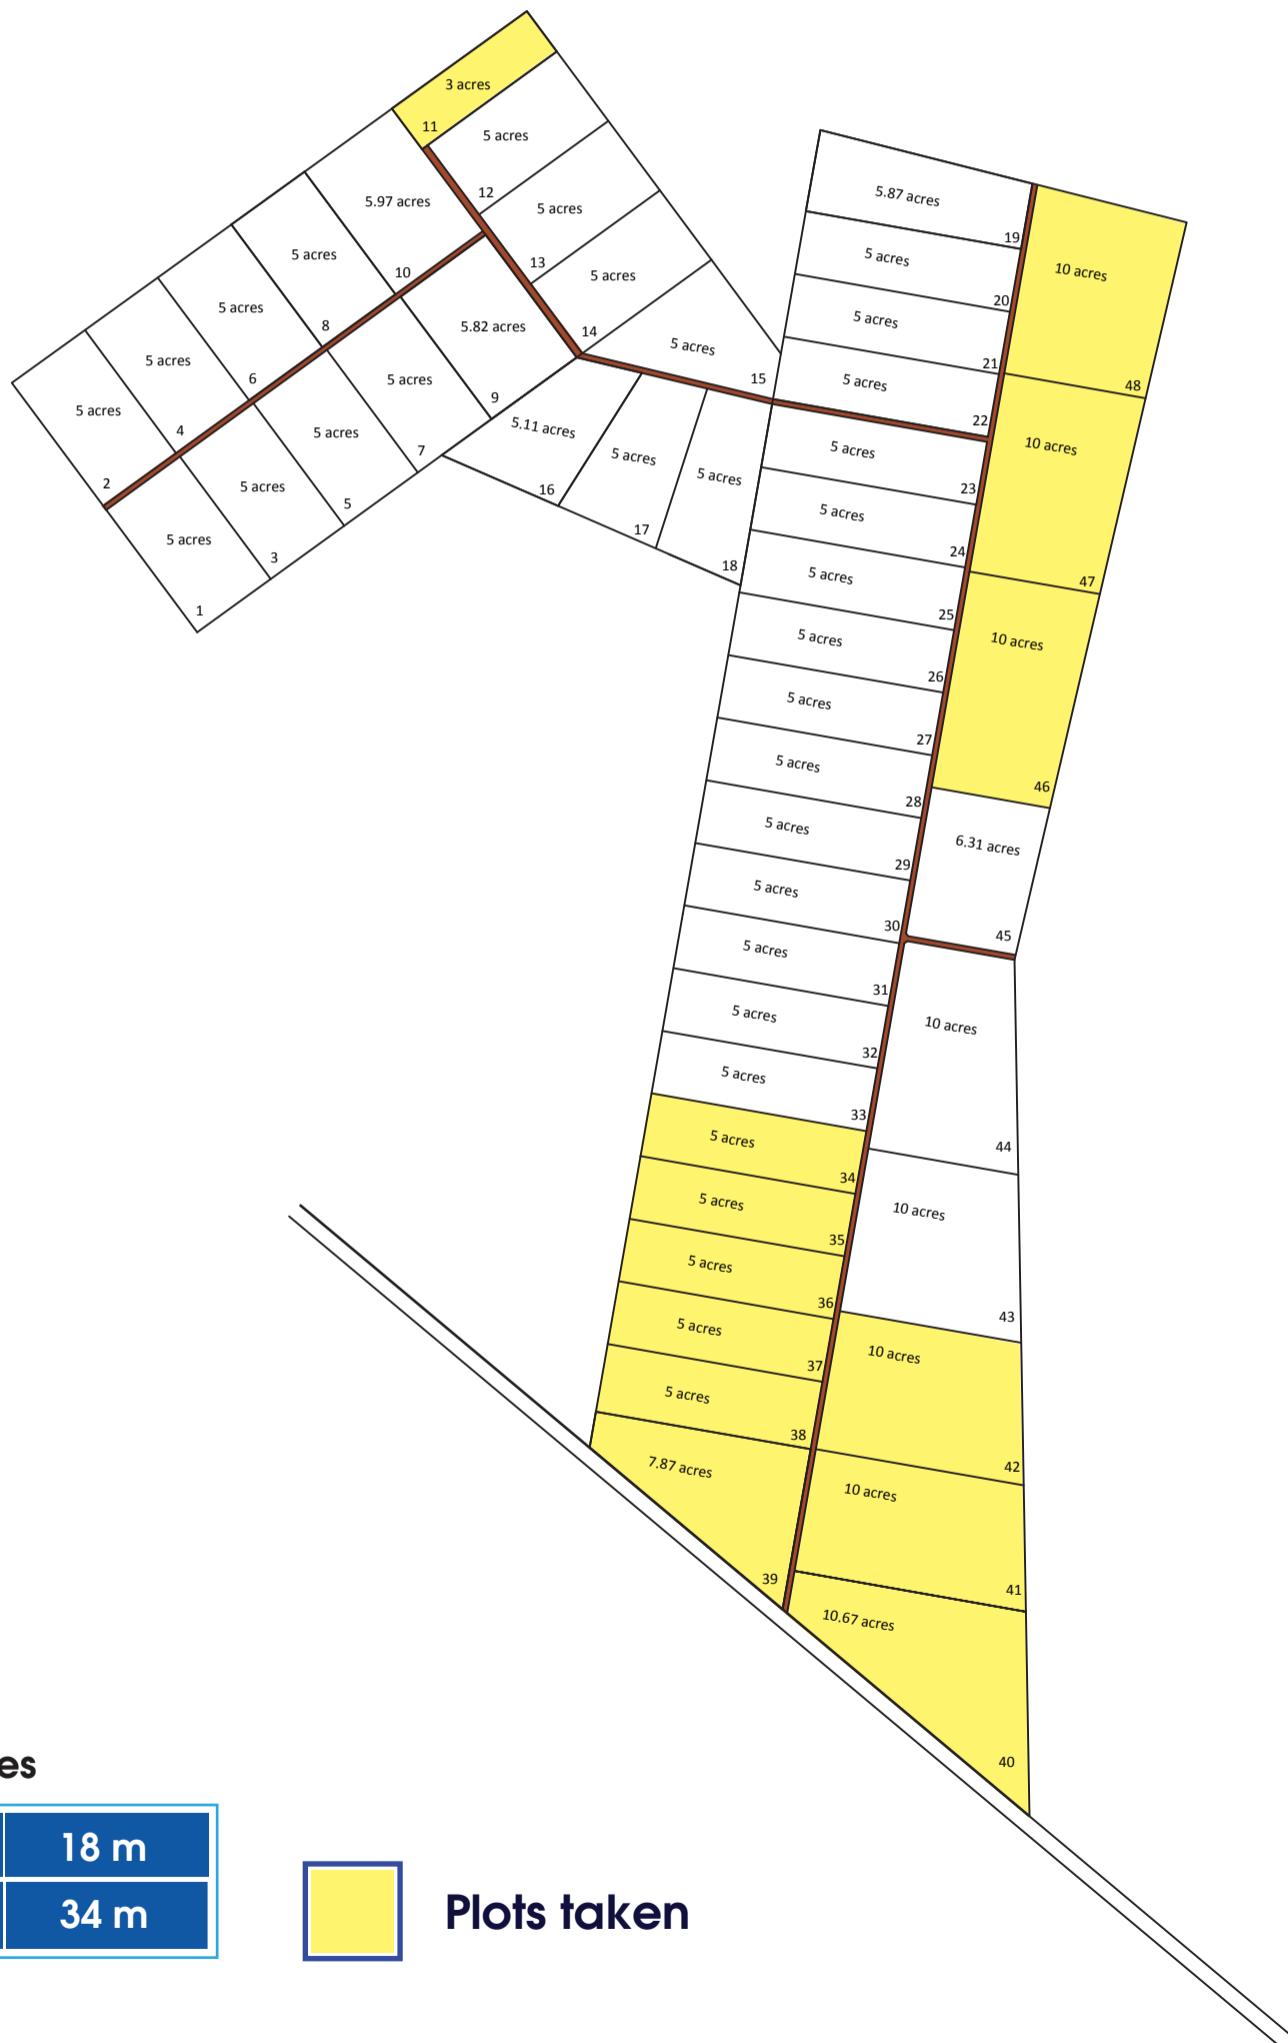

Amaya Tree Estate

Phase 3 - Site Layout Nakitoma - Nakasongola

Land Prices

5 acres	18 m
10 acres	34 m

Plots taken